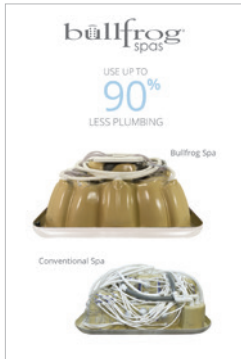

4' x 6' SEG Graphics - For use on the 6' x 4' SEG Frame.
(Not compatible with the freestanding leg set.)

PERFORMANCE SEG GRAPHIC
Dimensions: 4' x 6'
Part # 35-3705
$155.00 Ea.