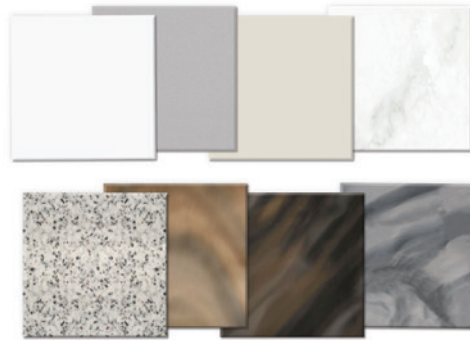

A & R SERIES - Set of eight