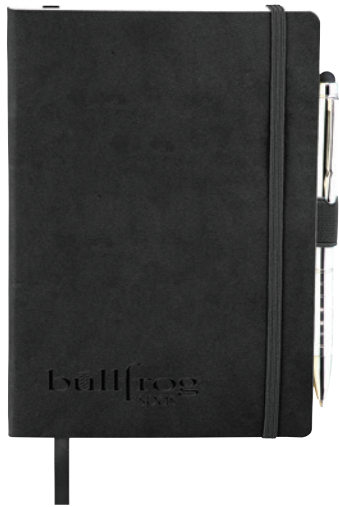

Journal

Tired of scrambling for a place to write important things? Save yourself from this trouble with this handy Bullfrog Spas journal. 70 lined pages and a pen to write down all those great thoughts and important details.

Part # 35-4040

$6.00 Ea.