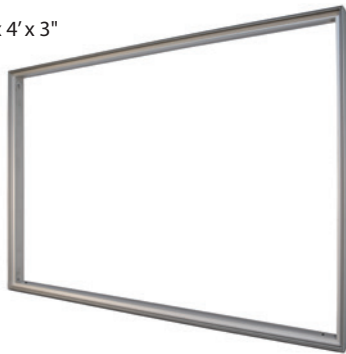

SEG Graphic Display Options

Bring Bullfrog Spas vibrant, fabric lifestyle graphics to your showroom in the display format that works best for your space. Packages include frame-only for wall mount, a freestanding leg set for on-floor placement, and a light kit to illuminate these attractive branding pieces.

6' x 4' SEG Frame - Frame only. 3" depth.

Includes holes for leg set, hole for light cord, 2-sided extrusion for use as either 1 or 2 side graphic display. Can be wall mounted or used with leg set.

Dimensions: 6' x 4' x 3"
Part # 35-4080
$535.00 Ea.